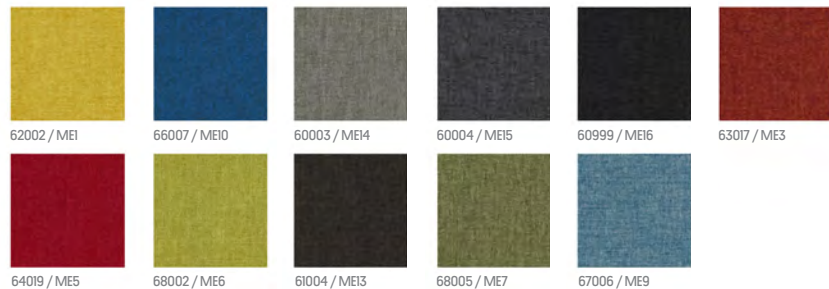

MEDLEY by Gabriel - standard colours

Composition: 100% polyester / Weight: 364g/m²

MEDLEY by Gabriel - longer delivery time

Composition: 100% polyester / Weight: 364g/m²

SYNERGY by Camira - standard colours