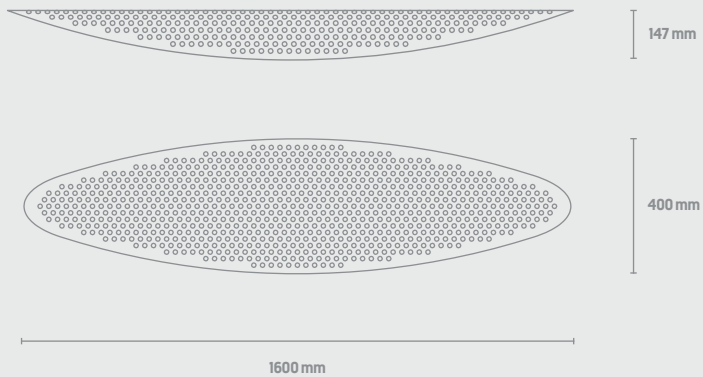

REVIVE 1 by Kvadrat

Composition: 100% Recycled Flame Retardant Polyester / Weight: 300g/m²

REMIX 2 by Kvadrat

Composition: 90% New wool, 10% Nylon / Weight: 300g/m²

Shell

Corner / Ceiling

Shapes & Sizes

Acoustic function