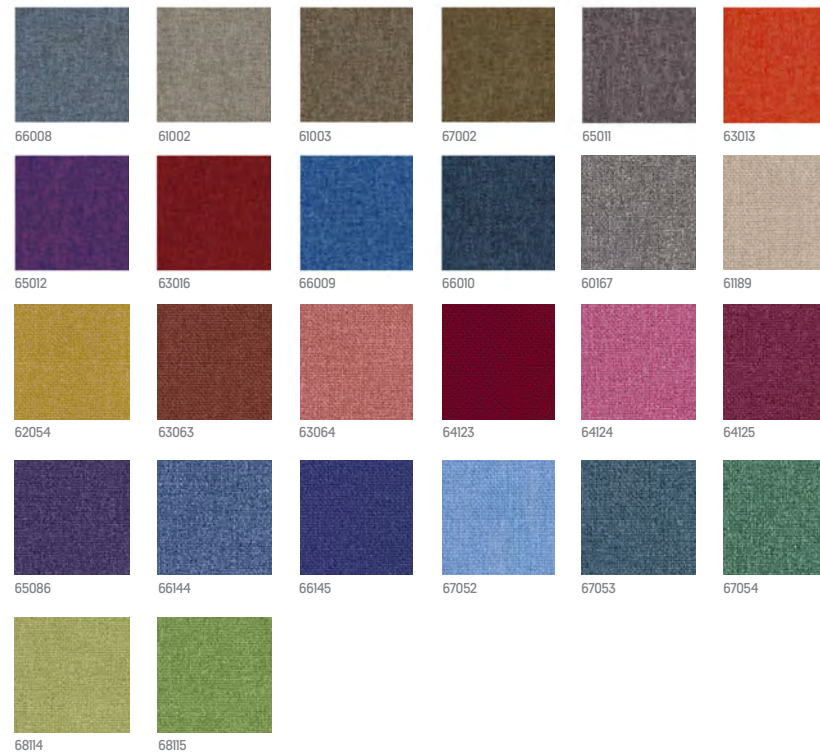

MEDLEY by Gabriel - standard colours

Composition: 100% polyester / Weight: 364g/m²

MEDLEY by Gabriel - longer delivery time

Composition: 100% polyester / Weight: 364g/m²

SYNERGY by Camira - standard colours