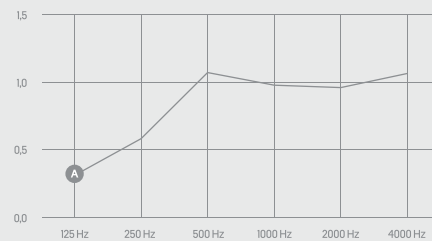

Acoustic results

Ultra high sound absorption properties.
95 % sound absorption

Print panels $\alpha_w = 0,95$ [Class A]

MuteDesign®

Let us know if you need
more information!

Visit our website www.mute.design
or write to us at hello@mute.design